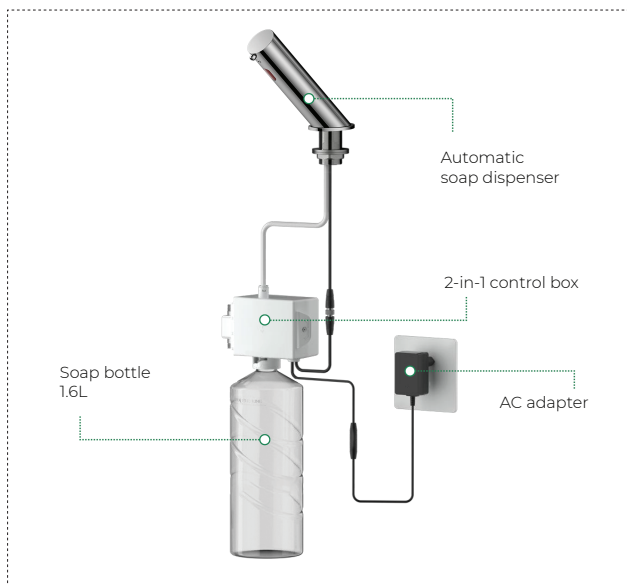

TECHNICAL DATA

POSSIBLE SURFACE FINISHING

Chrome plated (CP)		Black mat (BM)	
299-3201-21		299-3201-22	
Brushed Nickel (BN)		Brushed Gold (BG)	
299-3201-23		299-3201-24