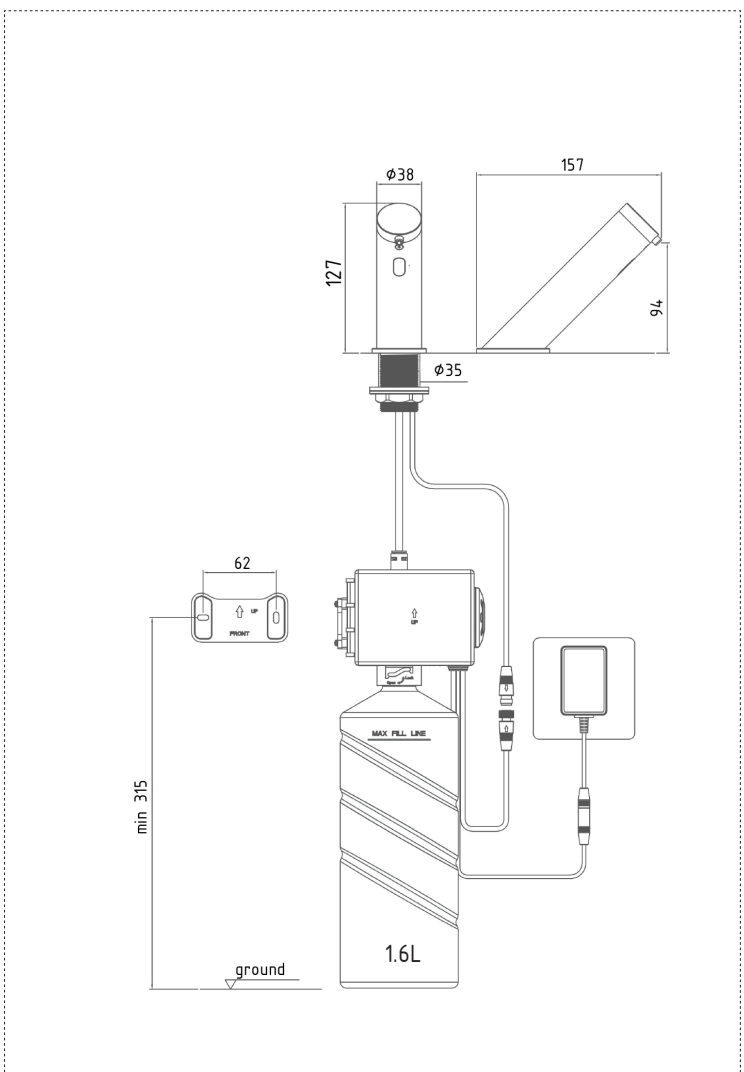

Touchless soap dispenser Delta C

299-3201-2X

DESCRIPTION

Automatic touchless faucets and soap dispensers are hygienic and water efficient solution for your bathroom or public restrooms, such as schools, hospitals, airports, restaurants, shopping malls, cinemas. Using sensor beams the automatic faucet or soap dispenser determines when an object is in front of it and automatically turns on and automatically turn off when there is no motion.

SPECIFICATION

Type	deck-mounted soap dispenser
Sensor type	Infra-red(IR) sensor activation
Power supply	AC (110-240V)+DC (6V - 4x1.5V alkaline battery)
Power consumption (soap dispenser)	Active mode≤3.5W Standby mode≤ 0.5mW
Sensing distance	10-30 cm (adjustable by regular magnet)
Cleaning liquids type	liquid soap, foaming soap, disinfectant
Liquids bottle volume	1.6L ('MAX FILL LINE' mark)
Warranty	2 years
Certificate	CE, UKCA, SAA, UL

TECHNICAL DATA

POSSIBLE SURFACE FINISHING

Chrome plated (CP)		Black mat (BM)	
299-3201-21		299-3201-22	
Brushed Nickel (BN)		Brushed Gold (BG)	
299-3201-23		299-3201-24	